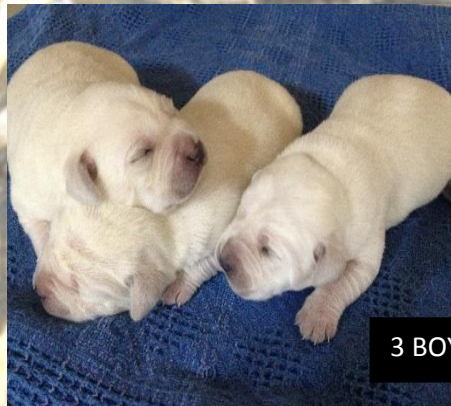

3 BOYS

- Pups will:
  - Have LITTER AKC registration papers
  - Be up-to-date on wormings (3, 5 & 7 Weeks)
  - Have 1st puppy shots
  - Have dewclaws removed
  - Have general physical exam
  - Have microchip
- Guaranteed current health and hips for 1 year.
- Pups can travel to their new homes at 8 weeks of age. (March 15)
- Pup price: **$700**