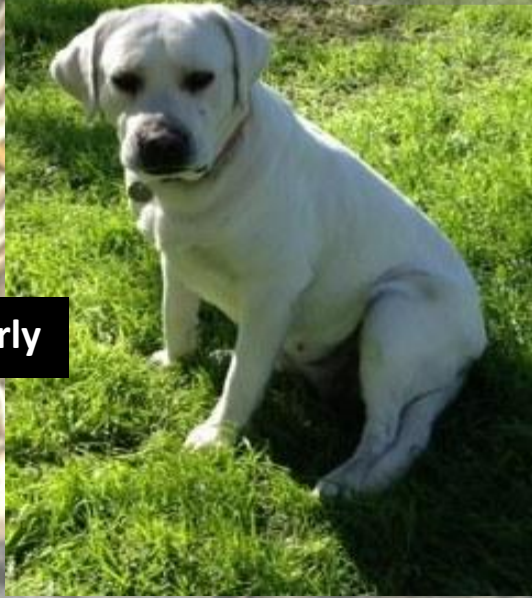

# AKC Yellow Lab Puppies

TROY

Please Contact: Marjorie Helen Rascoe  
for more information.

Cell: (903) 340-2599 or email:  
mhrascoe@gmail.com

Located approx. 10 minutes NW of  
Temple, TX

Carly

Dam: Carly is a yellow lab with black eyes and black nose. She is our family pet who adores children and is very gentle and good natured. She has many hunting tendencies. Several of her ancestors have been trained to be excellent hunting dogs. Her pedigree indicates a champion show bloodline as well.

Sire: Troy is a yellow lab with black eyes and black nose. He has a very rich heritage from the acclaimed champion Dickendall bloodline. He also has master and junior hunters in his bloodline. Troy is our family pet who is very gentle, loving, and has a super temperament.