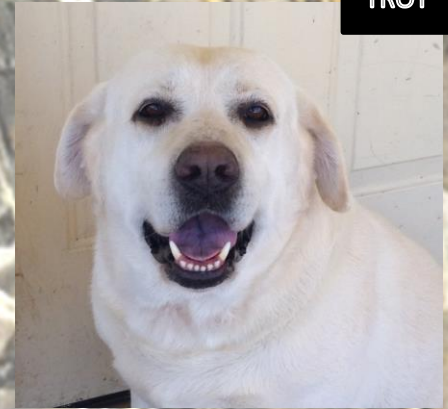

# AKC Yellow Lab Puppies

TROY

Please Contact: Marjorie Helen Rascoe  
for more information.

Cell: (903) 340-2599 or email:  
mhrascoe@gmail.com

Located approx. 10 minutes NW of  
Temple, TX

Carly

Dam: Carly is a yellow lab with black eyes and black nose. She is our family pet who adores children and is very gentle and good natured. She has many hunting tendencies. Several of her ancestors have been trained to be excellent hunting dogs. Her pedigree indicates a champion show bloodline as well.

Sire: Troy is a yellow lab with black eyes and black nose. He has a very rich heritage from the acclaimed champion Dickendall bloodline. He also has master and junior hunters in his bloodline. Troy is our family pet who is very gentle, loving, and has a super temperament.